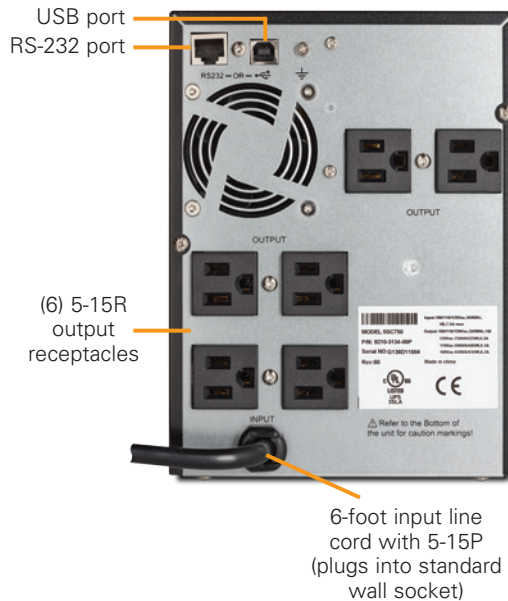

5SC UPS MODEL SELECTION GUIDE¹

Catalog number	Rating (VA/watts)	Input connection	Output receptacles	Dimensions (H x W x D), in	Net weight, lb
5SC Tower 120V, 50/60 Hz models					
5SC500	500/350	5-15P (6 ft)	(4) 5-15R	8.2 x 5.9 x 9.4	15.2
5SC750	750/525	5-15P (6 ft)	(6) 5-15R	8.2 x 5.9 x 13.4	23.1
5SC1000	1000/700	5-15P (6 ft)	(8) 5-15R	8.2 x 5.9 x 13.4	25.6
5SC1500	1440/1080	5-15P (6 ft)	(8) 5-15R	8.2 x 5.9 x 16.1	34.0
5SC Tower 230V 50/60 Hz models					
5SC500G	500/350	C14	(4) C13	8.2 x 5.9 x 9.4	15.0
5SC750G	750/525	C14	(6) C13	8.2 x 5.9 x 13.4	23.1
5SC1500G	1500/1050	C14	(8) C13	8.2 x 5.9 x 16.1	33.5

G models only

- 2 IEC output power cords

5SC UPS front panel

5SC750 UPS rear panel²

¹Due to continuing product improvement programs, specifications are subject to change without notice. For complete specifications and battery runtimes, visit Eaton.com/5SC.