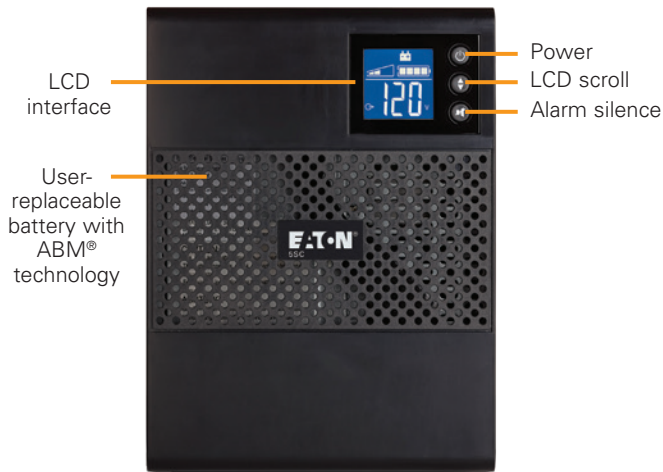

G models only

- 2 IEC output power cords

5SC UPS front panel

5SC750 UPS rear panel²

¹Due to continuing product improvement programs, specifications are subject to change without notice. For complete specifications and battery runtimes, visit Eaton.com/5SC.